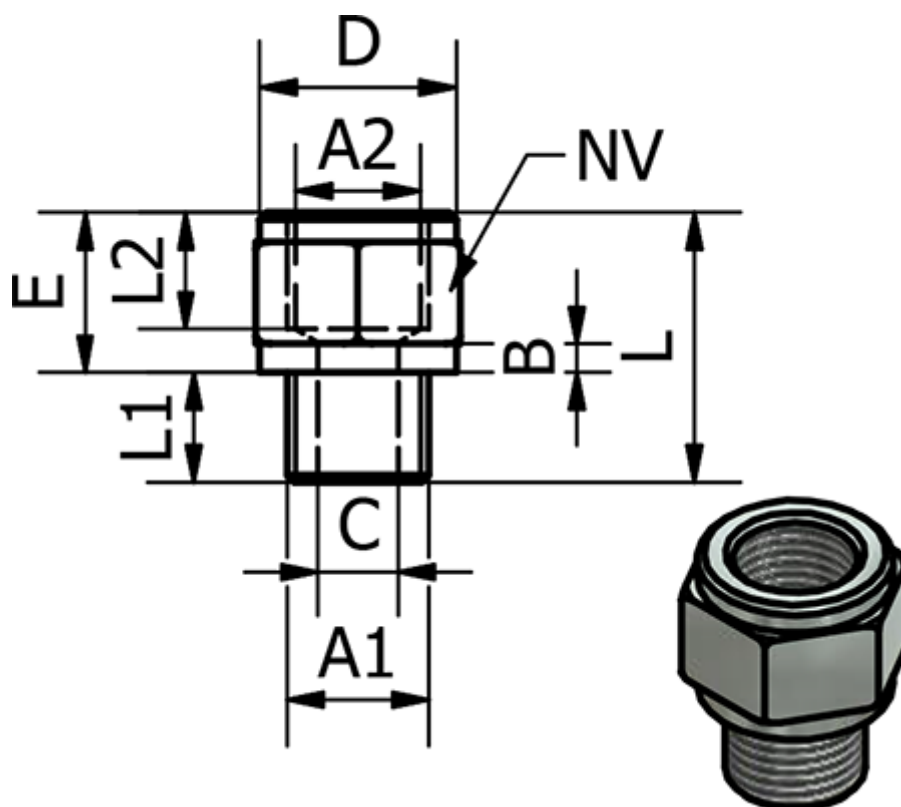

Article number: 5891120TR3812

Description: Nipple sleeve 1120TR - 3812
R3/8" - G1/2"

Measures

A1 = 3/8"	L2 = 12.5
A2 = 1/2"	NV = 27
B = 3	
C = 11	
D = 26.5	
E = 17	
L = 27.5	
L1 = 10.5	